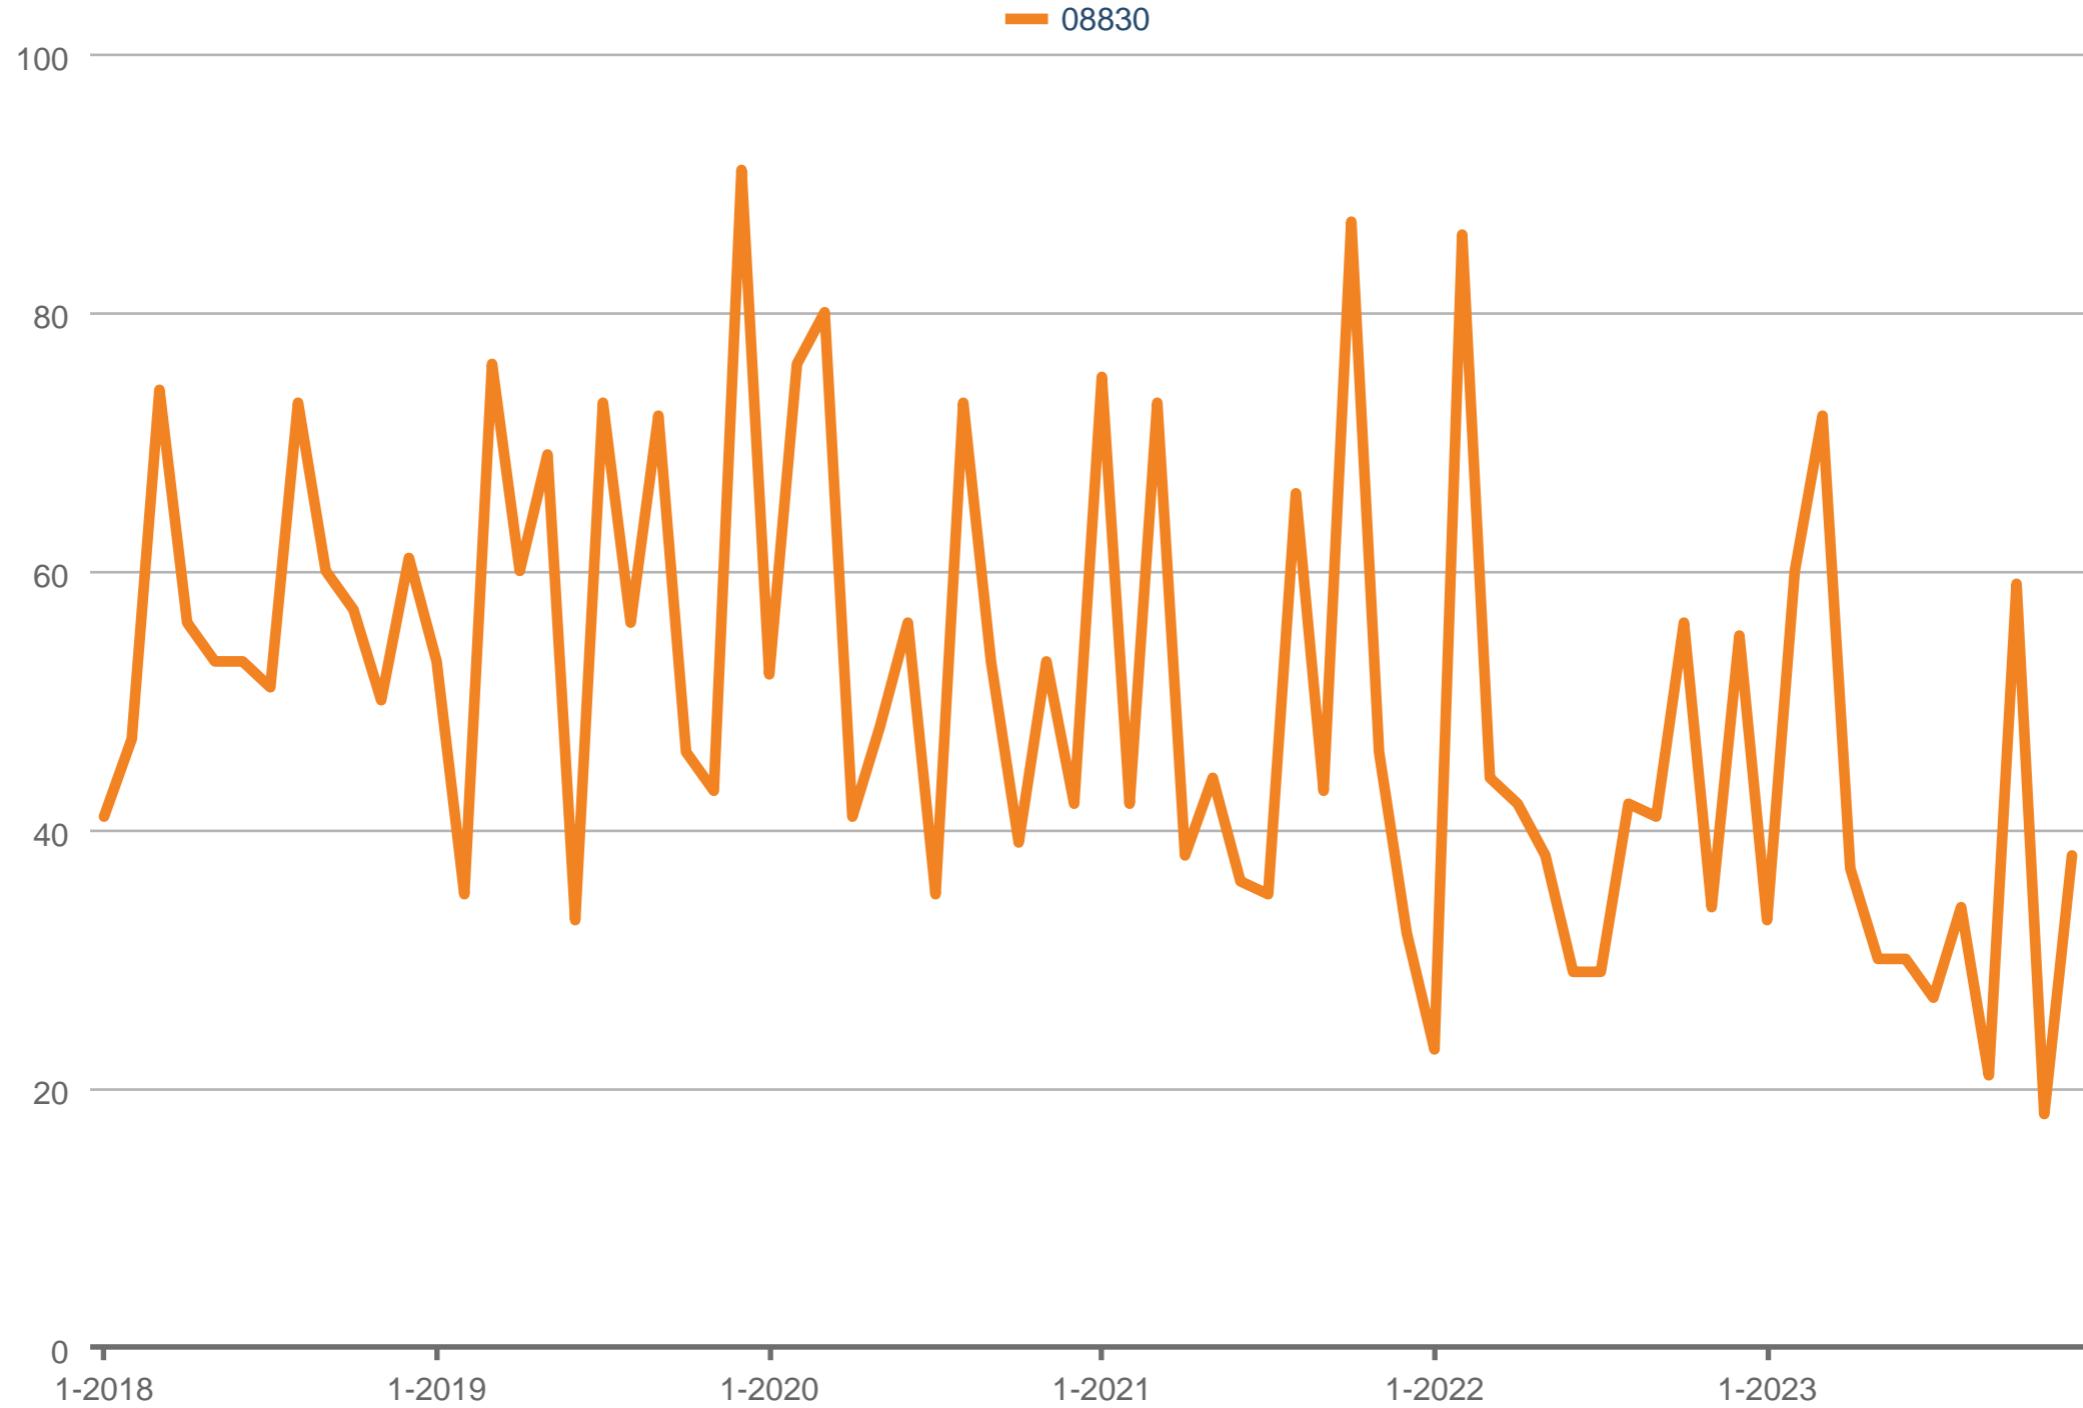

DAVID FIALK
COLDWELL BANKER REALTY

Office: 732-494-7700
David@DavidFialk.com

Average Days on Market

08830: Single Family Residence

Each data point is one month of activity. Data is from January 21, 2024.

All data from All Jersey MLS. Data deemed reliable, but not guaranteed. InfoSparks © 2025 ShowingTime Plus, LLC.