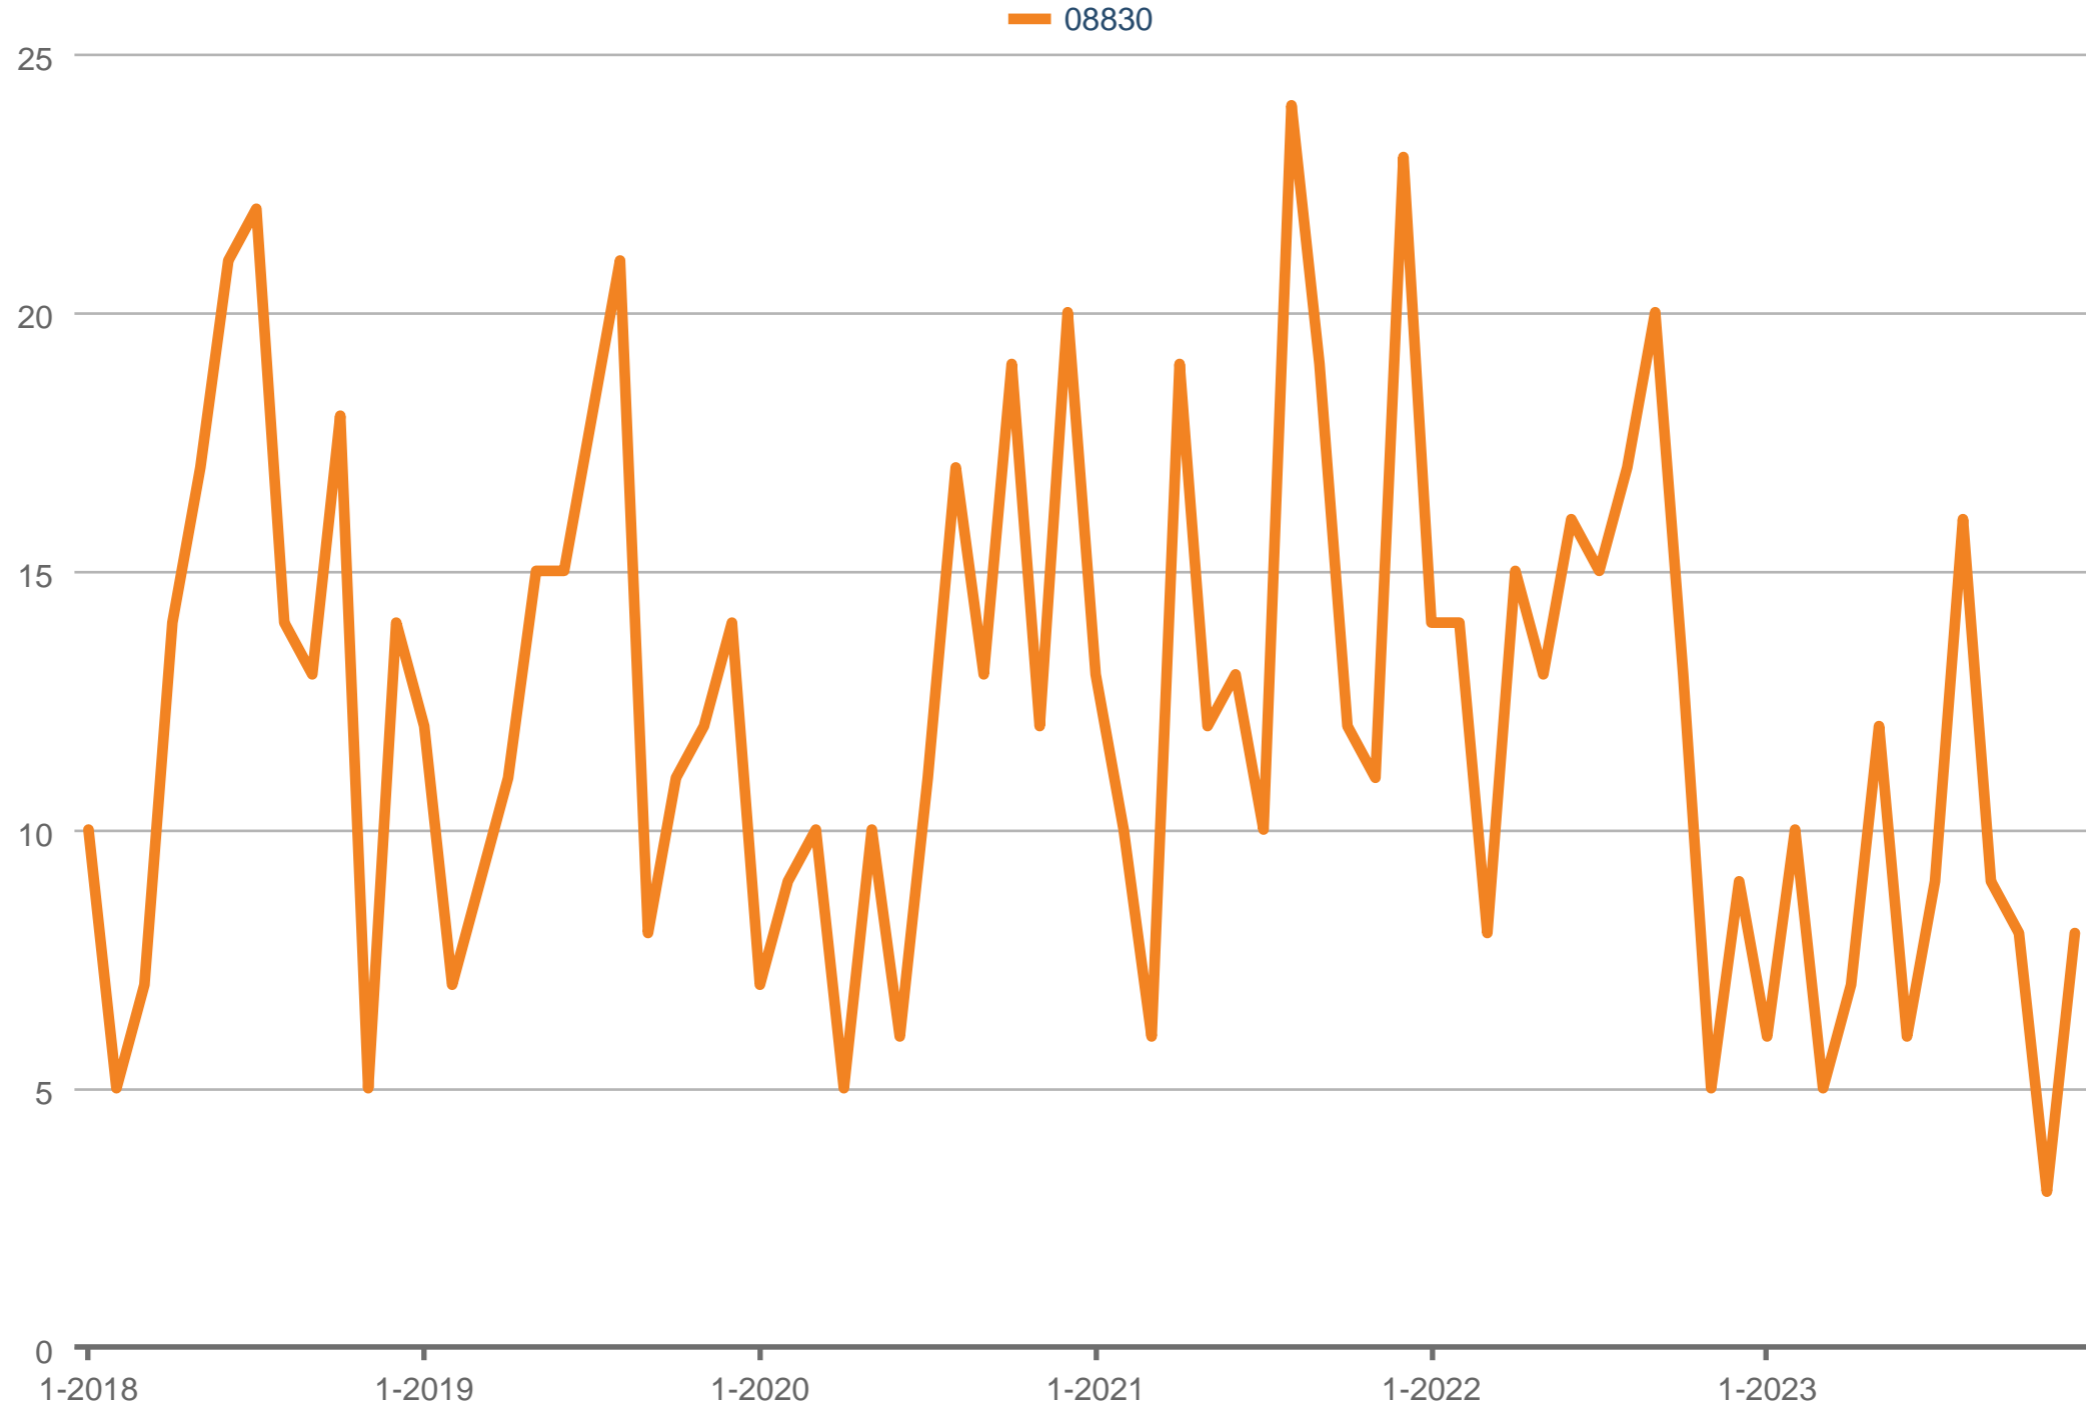

Closed Sales

08830: Single Family Residence

Each data point is one month of activity. Data is from January 17, 2024.